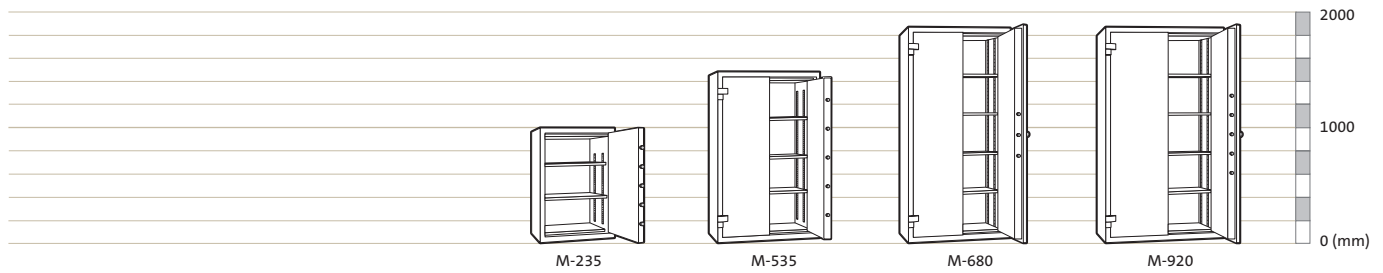

SUITABLE FOR **STORING**
A RANGE OF VALUABLE
BULK ITEMS

FORCEGUARD

BURGLARY-RESISTANT PROTECTION

KEY FEATURES

- Available in four models, from 236 to 920 litres, with double doors on models M-535–M-920.
- Single-wall body and door made from 3mm solid steel. Doors have a total thickness of 52mm and open to 180°.
- Secured by three-way boltwork, locking at the top, bottom and side of the door. All bolts are chrome-plated and 20mm in diameter.
- Doors also fitted with relocking device for additional protection against attempted forced entry.
- Key lock (Class A), combination lock (class B) or electronic lock (class B) fitted as standard. All locks approved in accordance with the European EN 1300 standard.
- All models equipped with removable shelves designed to accommodate hanging files.
- Anchor points in the base allow the cabinet to be fixed to the floor.
- All cabinets have a light-grey, powder-coated finish, suitable for any office space (RAL 7035).

FORCEGUARD

PRODUCT SPECIFICATIONS

Model	External Height (mm)	External Width (mm)	External Depth* (mm)	Internal Height (mm)	Internal Width (mm)	Internal Depth (mm)	Capacity (litres)	Net Weight (kg)	No. of Doors	No. of Shelves	Rows of Hanging Files	Capacity Hanging Files
M-235	1000	600	450	975	575	400	236	95	1	2	3	1.74
M-535	1500	900	450	1475	875	400	534	140	2	3	4	3.52
M-680	1900	900	450	1875	875	400	680	225	2	4	6	5.28
M-920	1900	1220	450	1875	1195	400	920	275	2	4	6	7.20